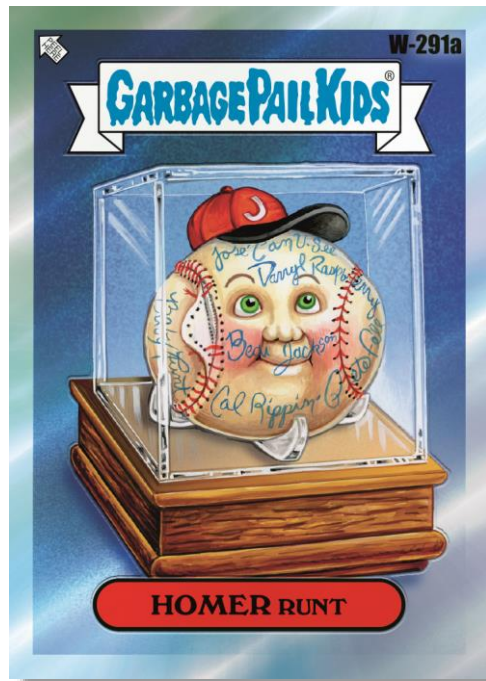

GARBAGE PAIL KIDS®

The always classic GPK Original Series 7 set gets a fresh coat of chrome with the release of **2024 Garbage Pail Kids Chrome**

Collect the entire 100 card Base Set consisting of Original Series 7 art, as well as a reimagining of classic Garbage Pail Kids characters!

Look for Rare Artist Autograph Cards, Collectible Inserts and Exclusive Parallels!

GARBAGE PAIL KIDS®

BASE SET

100 Base Set cards consisting of A & B-name gags from the GPK Original Series 7 set, as well as all-new art pieces of classic Garbage Pail Kids characters! Also look out for all-new comic strip art on the card backs as illustrated by Brent Engrstrom!

Base Card – Purple Refractor

2024 GPK Chrome will also introduce a brand-new parallel structure!

Base Set Parallels

- Refractor: 1:2 Per Pack
- Prism Refractor: 1:2.5 *Hobby Exclusive!*
- Negative Refractor: 1:3 *Hobby Exclusive!*
- Magenta Refractor: 1:5 *Hobby Exclusive!*
- Purple Refractor: 1:7 *Hobby Exclusive!*
- Speckle Refractor: #’d to 299
- Aqua Refractor: #’d to 199
- Blue Lava Refractor: #’d to 149
- Green Refractor: #’d to 99
- Blue Wave Refractor: #’d to 75
- Gold Refractor: #’d to 50
- Orange Refractor: #’d to 25
- Red Refractor: #’d to 5
- Superfractor: #’d 1/1

GARBAGE PAIL KIDS®

INSERTS

Chrome Krashers

Where are they now?

C-NAME VARIATIONS *Hobby Exclusive!*

Pulling from Original Series 7 gags and featuring all-new art pieces, look for these rare C-Name variations!